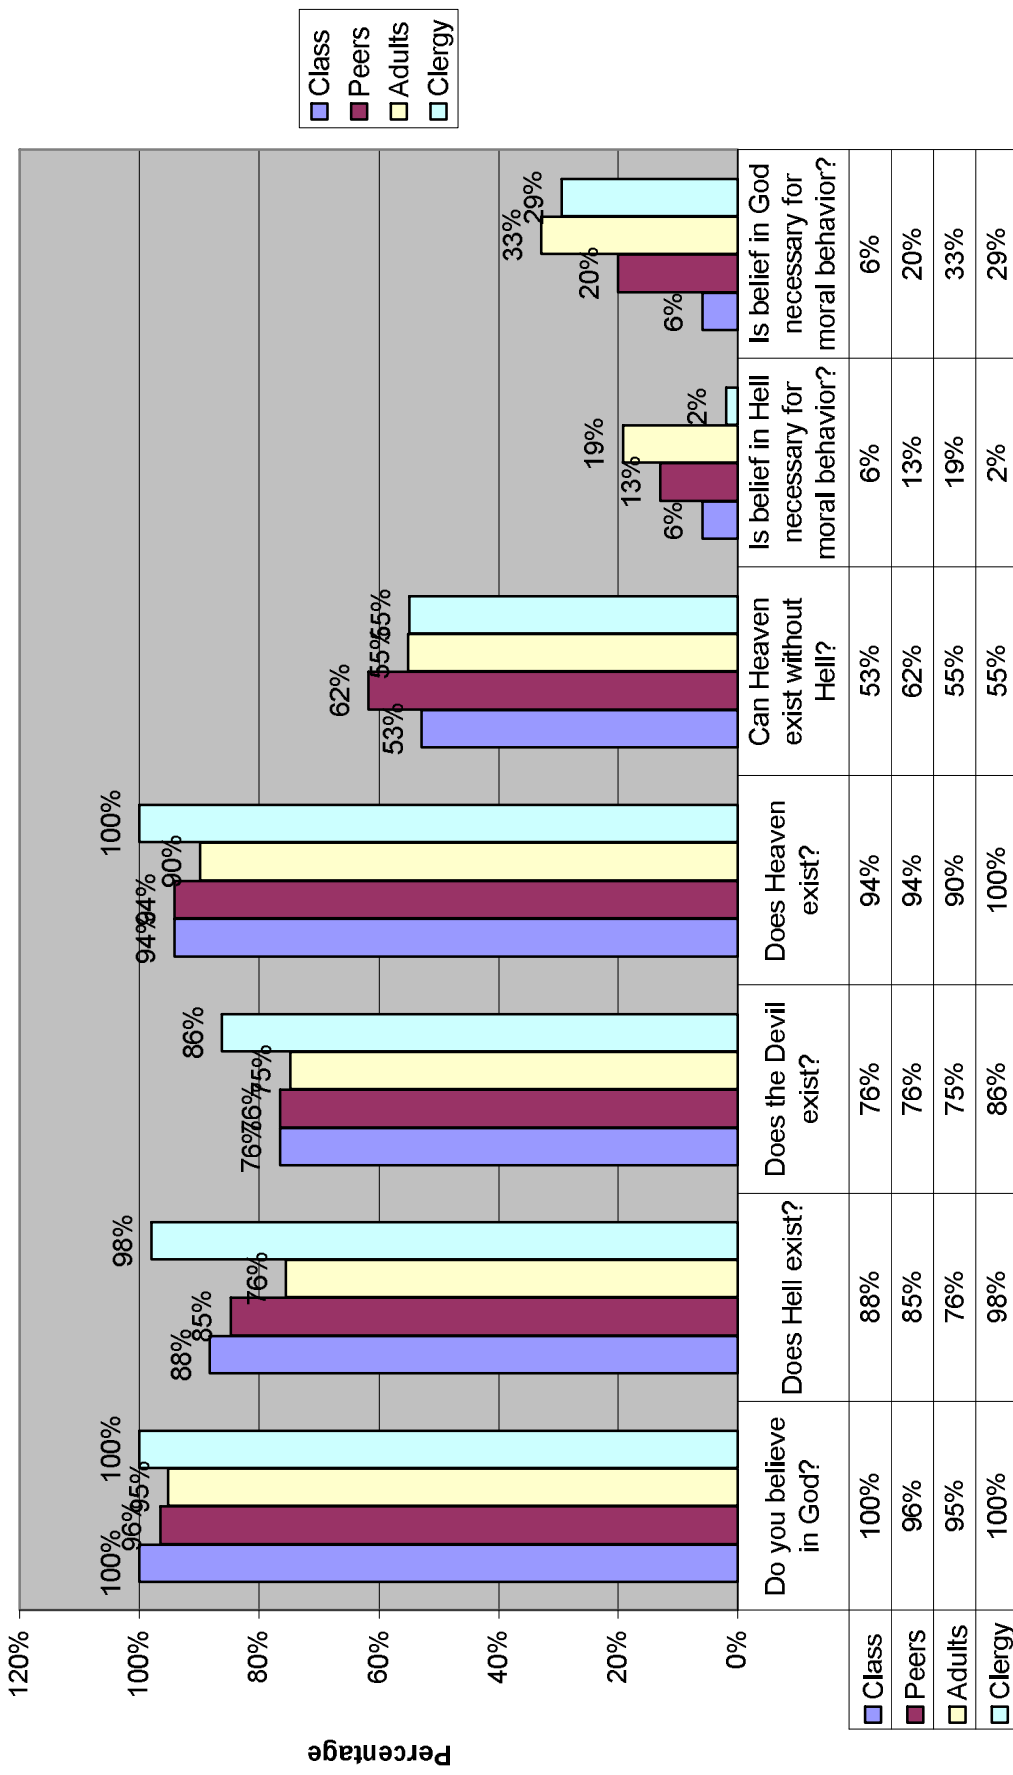

Percentage Based on YES Response

Questions

	Class		Peers		Ad
Do you believe in God?	17	0	164	6	160
Does Hell exist?	15	2	144	26	127
Does the Devil exist?	13	4	130	40	125
Does Heaven exist?	16	1	160	10	150
Can Heaven exist without Hell?	9	8	105	65	92
Is belief in Hell necessary for moral behavior?	1	16	22	148	32
Is belief in God necessary for moral behavior?	1	16	34	136	55

Percentage

	Class		Peers		Ad
Do you believe in God?	100%	0%	96%	4%	95%
Does Hell exist?	88%	12%	85%	15%	76%
Does the Devil exist?	76%	24%	76%	24%	75%
Does Heaven exist?	94%	6%	94%	6%	90%
Can Heaven exist without Hell?	53%	47%	62%	38%	55%
Is belief in Hell necessary for moral behavior?	6%	94%	13%	87%	19%
Is belief in God necessary for moral behavior?	6%	94%	20%	80%	33%