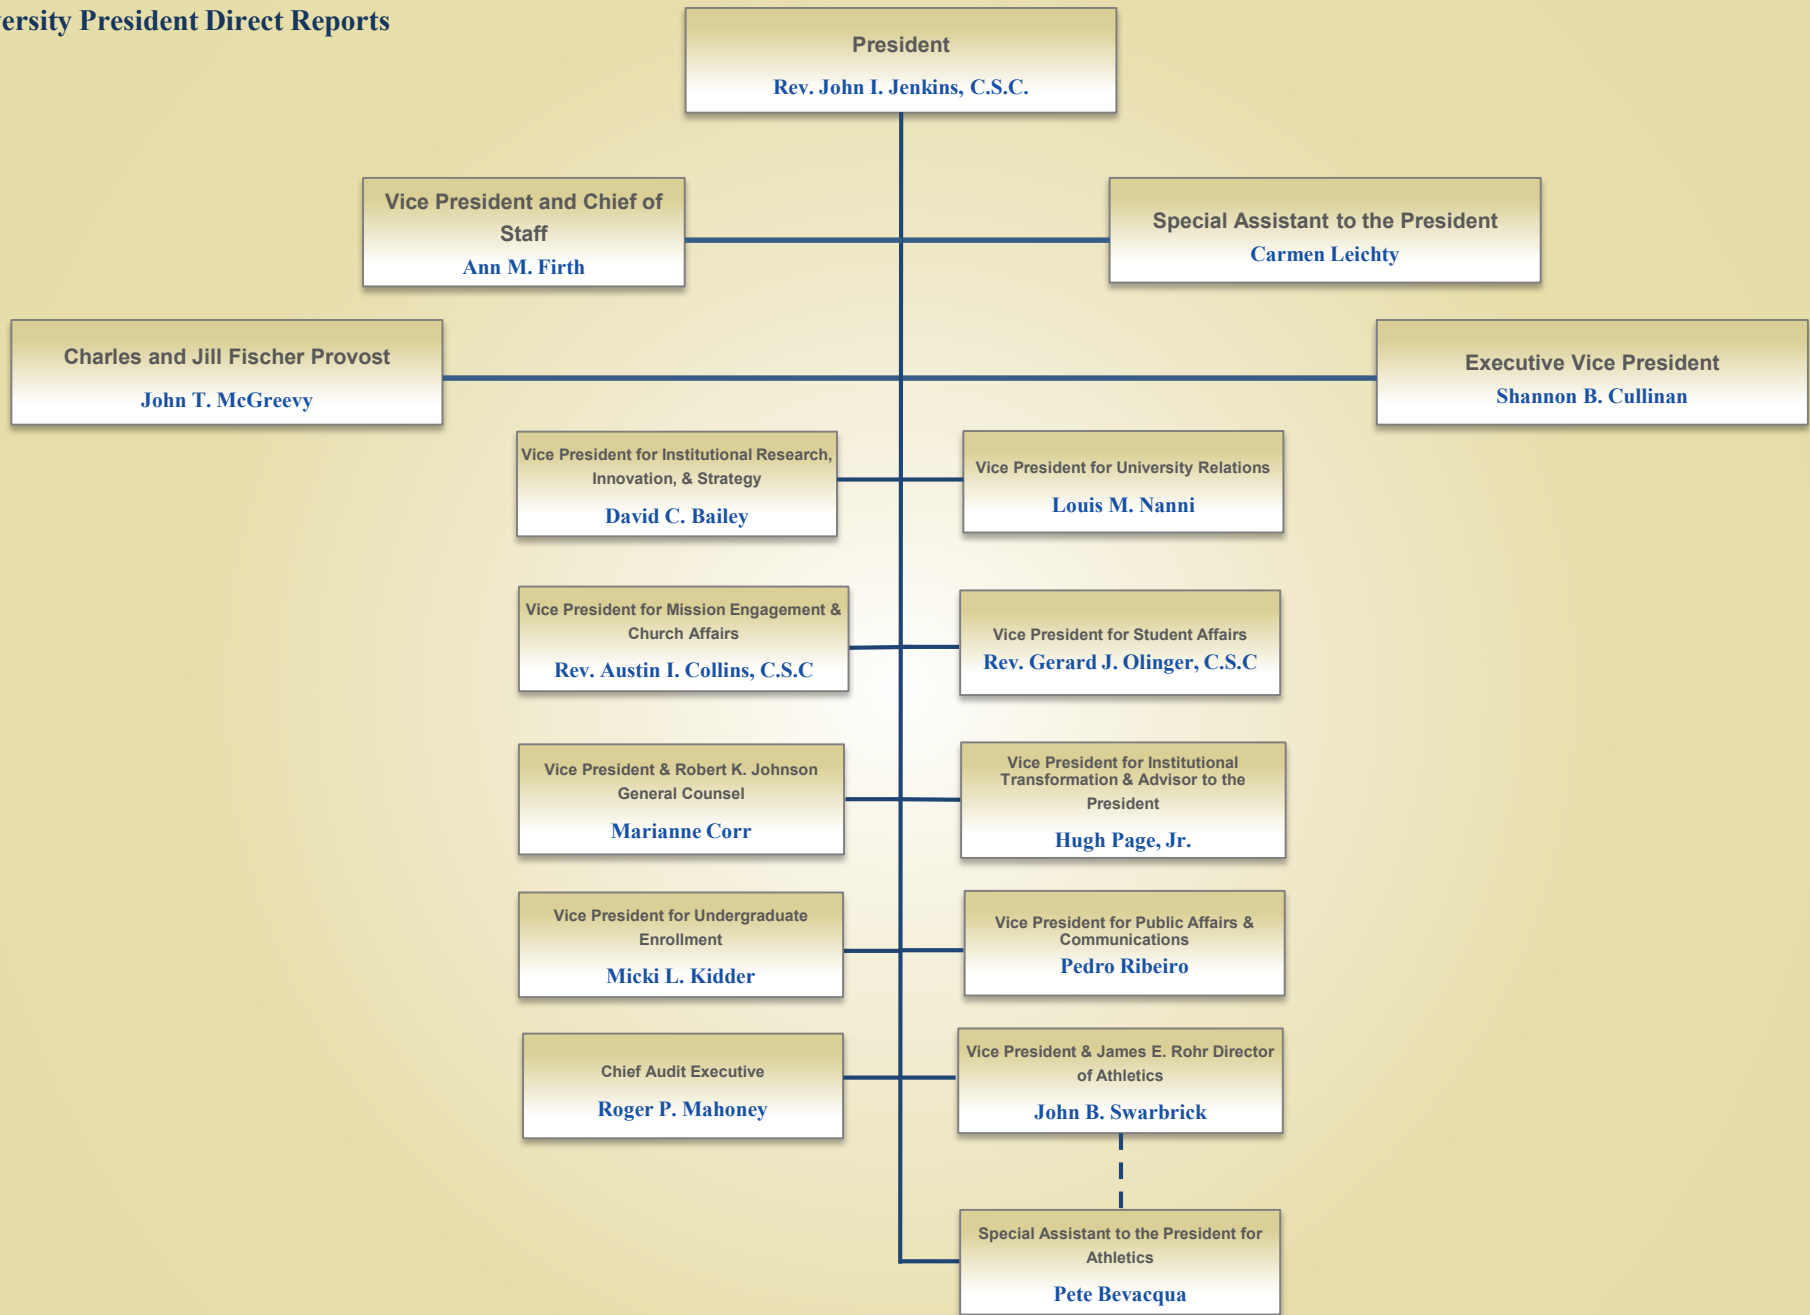

University Administration  
**President's Leadership Council and Deans**

Fellows of the University  
 Board of Trustees

Rev. Robert A. Dowd, C.S.C., also serves as the Religious Superior for the Holy Cross Community at Notre Dame.

Micki L. Kidder reports to the President, with a secondary reporting line to the Provost.

Pete Bevacqua reports to the President, with a secondary reporting line to the Athletic Director.

Effective October 2, 2023

Organization Chart  
**University President Direct Reports**

Effective October 2, 2023

Organization Chart  
Office of the Provost

Charles and Jill Fischer Provost  
**John T. McGreevy**

\*\* Direct report to the President, with a secondary reporting line to the Provost

Effective October 2, 2023

Organization Chart  
**Office of the Executive Vice President**

Effective October 2, 2023