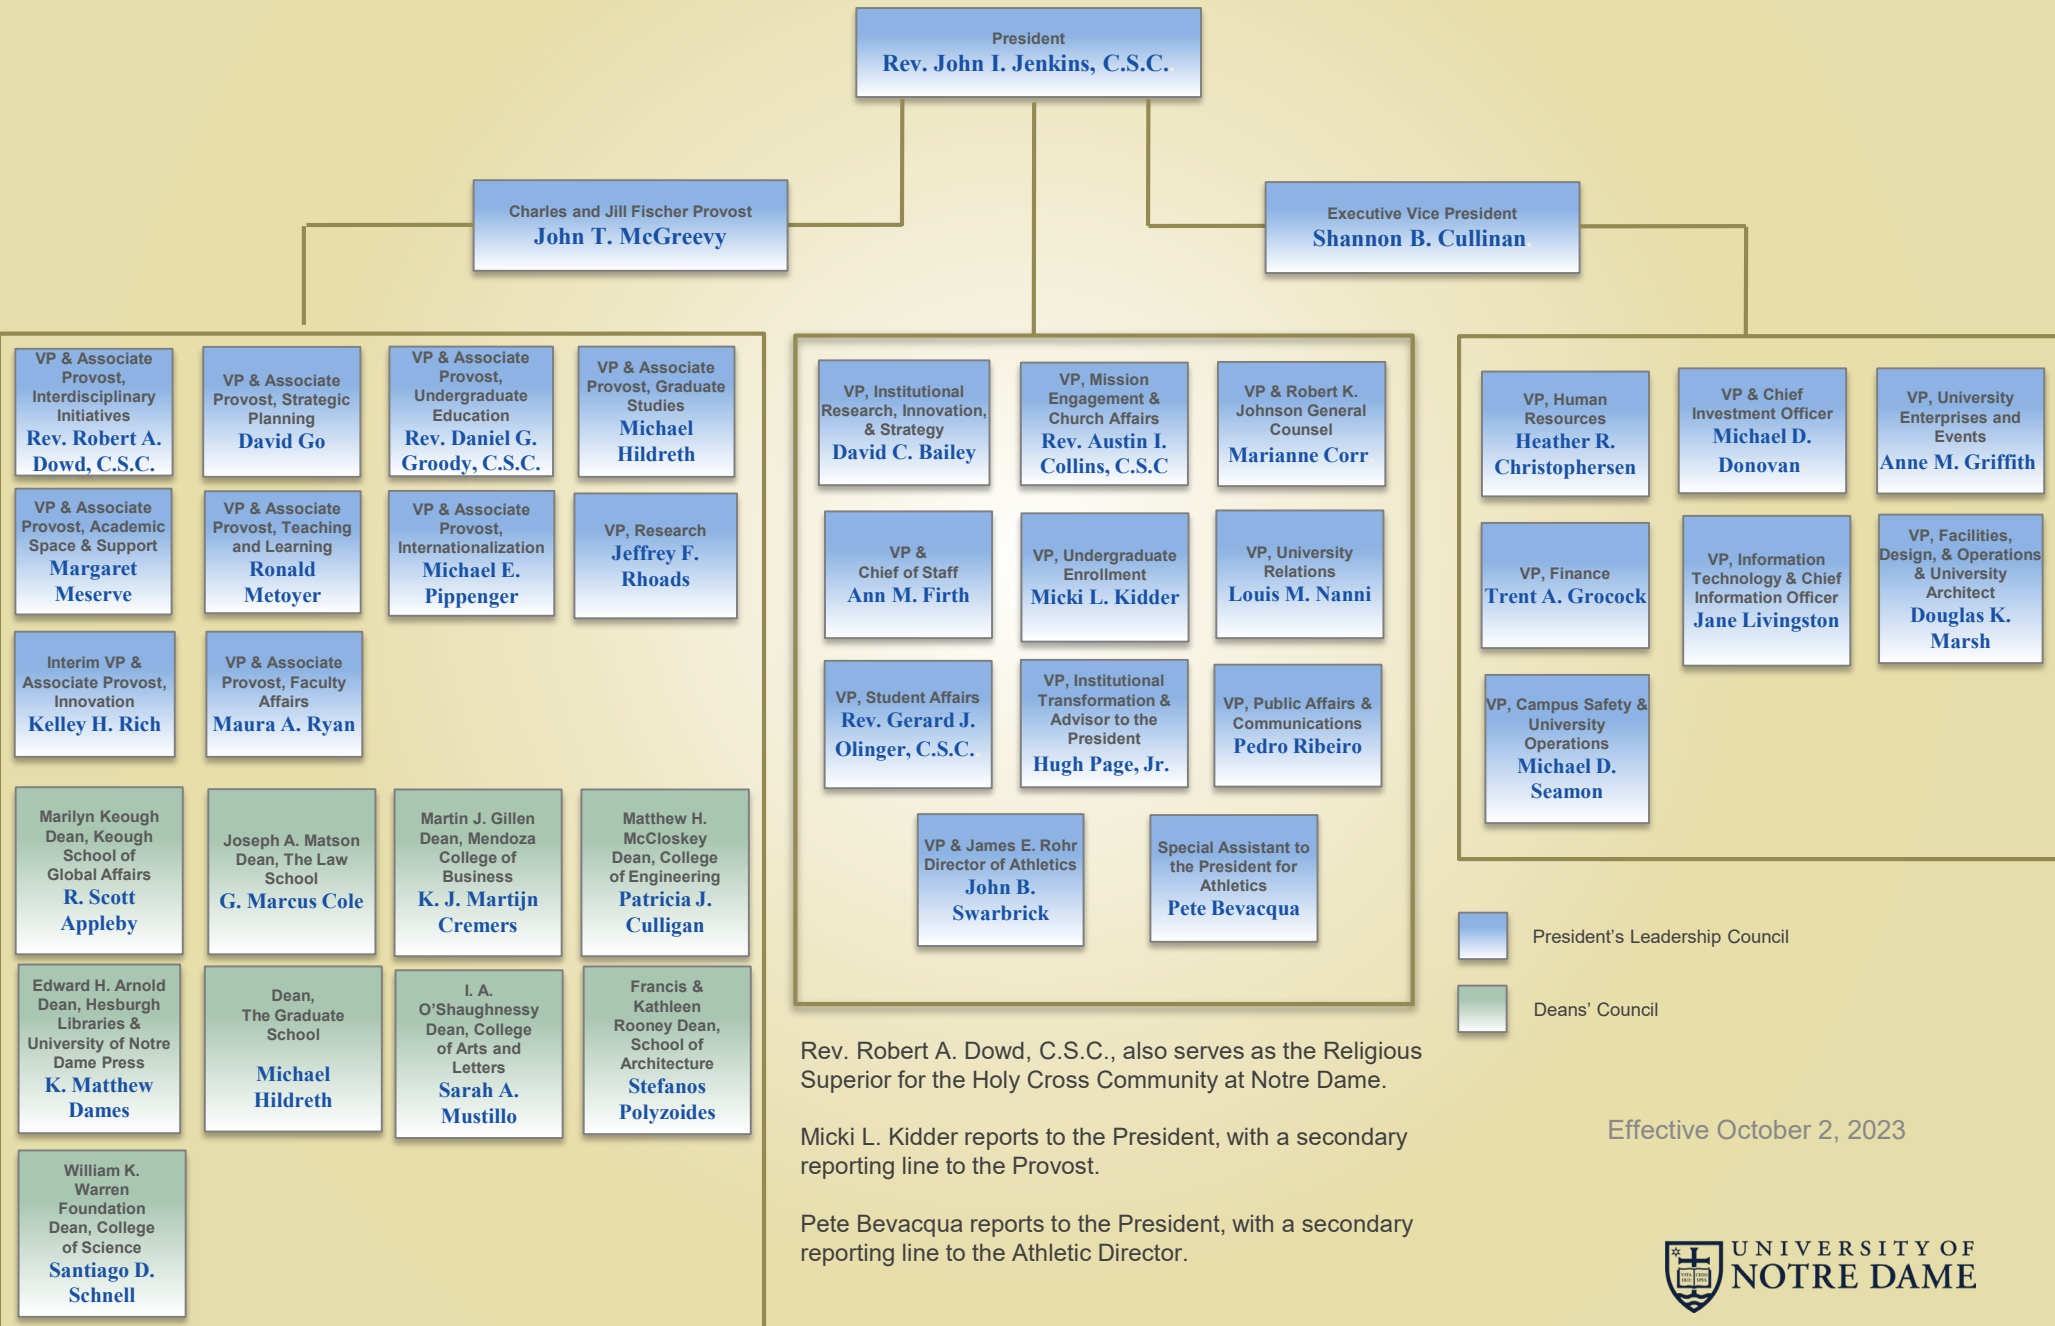

University Administration  
**President's Leadership Council and Deans**

Fellows of the University  
 Board of Trustees

Rev. Robert A. Dowd, C.S.C., also serves as the Religious Superior for the Holy Cross Community at Notre Dame.

Micki L. Kidder reports to the President, with a secondary reporting line to the Provost.

Pete Bevacqua reports to the President, with a secondary reporting line to the Athletic Director.

Effective October 2, 2023

Organization Chart  
**University President Direct Reports**

Effective October 2, 2023

Organization Chart  
Office of the Provost

Charles and Jill Fischer Provost  
**John T. McGreevy**

\*\* Direct report to the President, with a secondary reporting line to the Provost

Effective October 2, 2023

Organization Chart  
**Office of the Executive Vice President**

Effective October 2, 2023