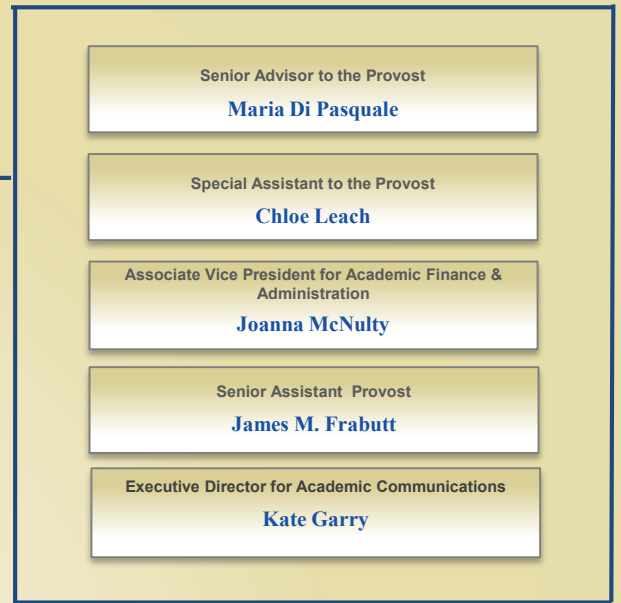

Organization Chart
Office of the Provost

Charles and Jill Fischer Provost
John T. McGreevy

** Direct report to the President, with a secondary reporting line to the Provost

Effective October 2, 2023